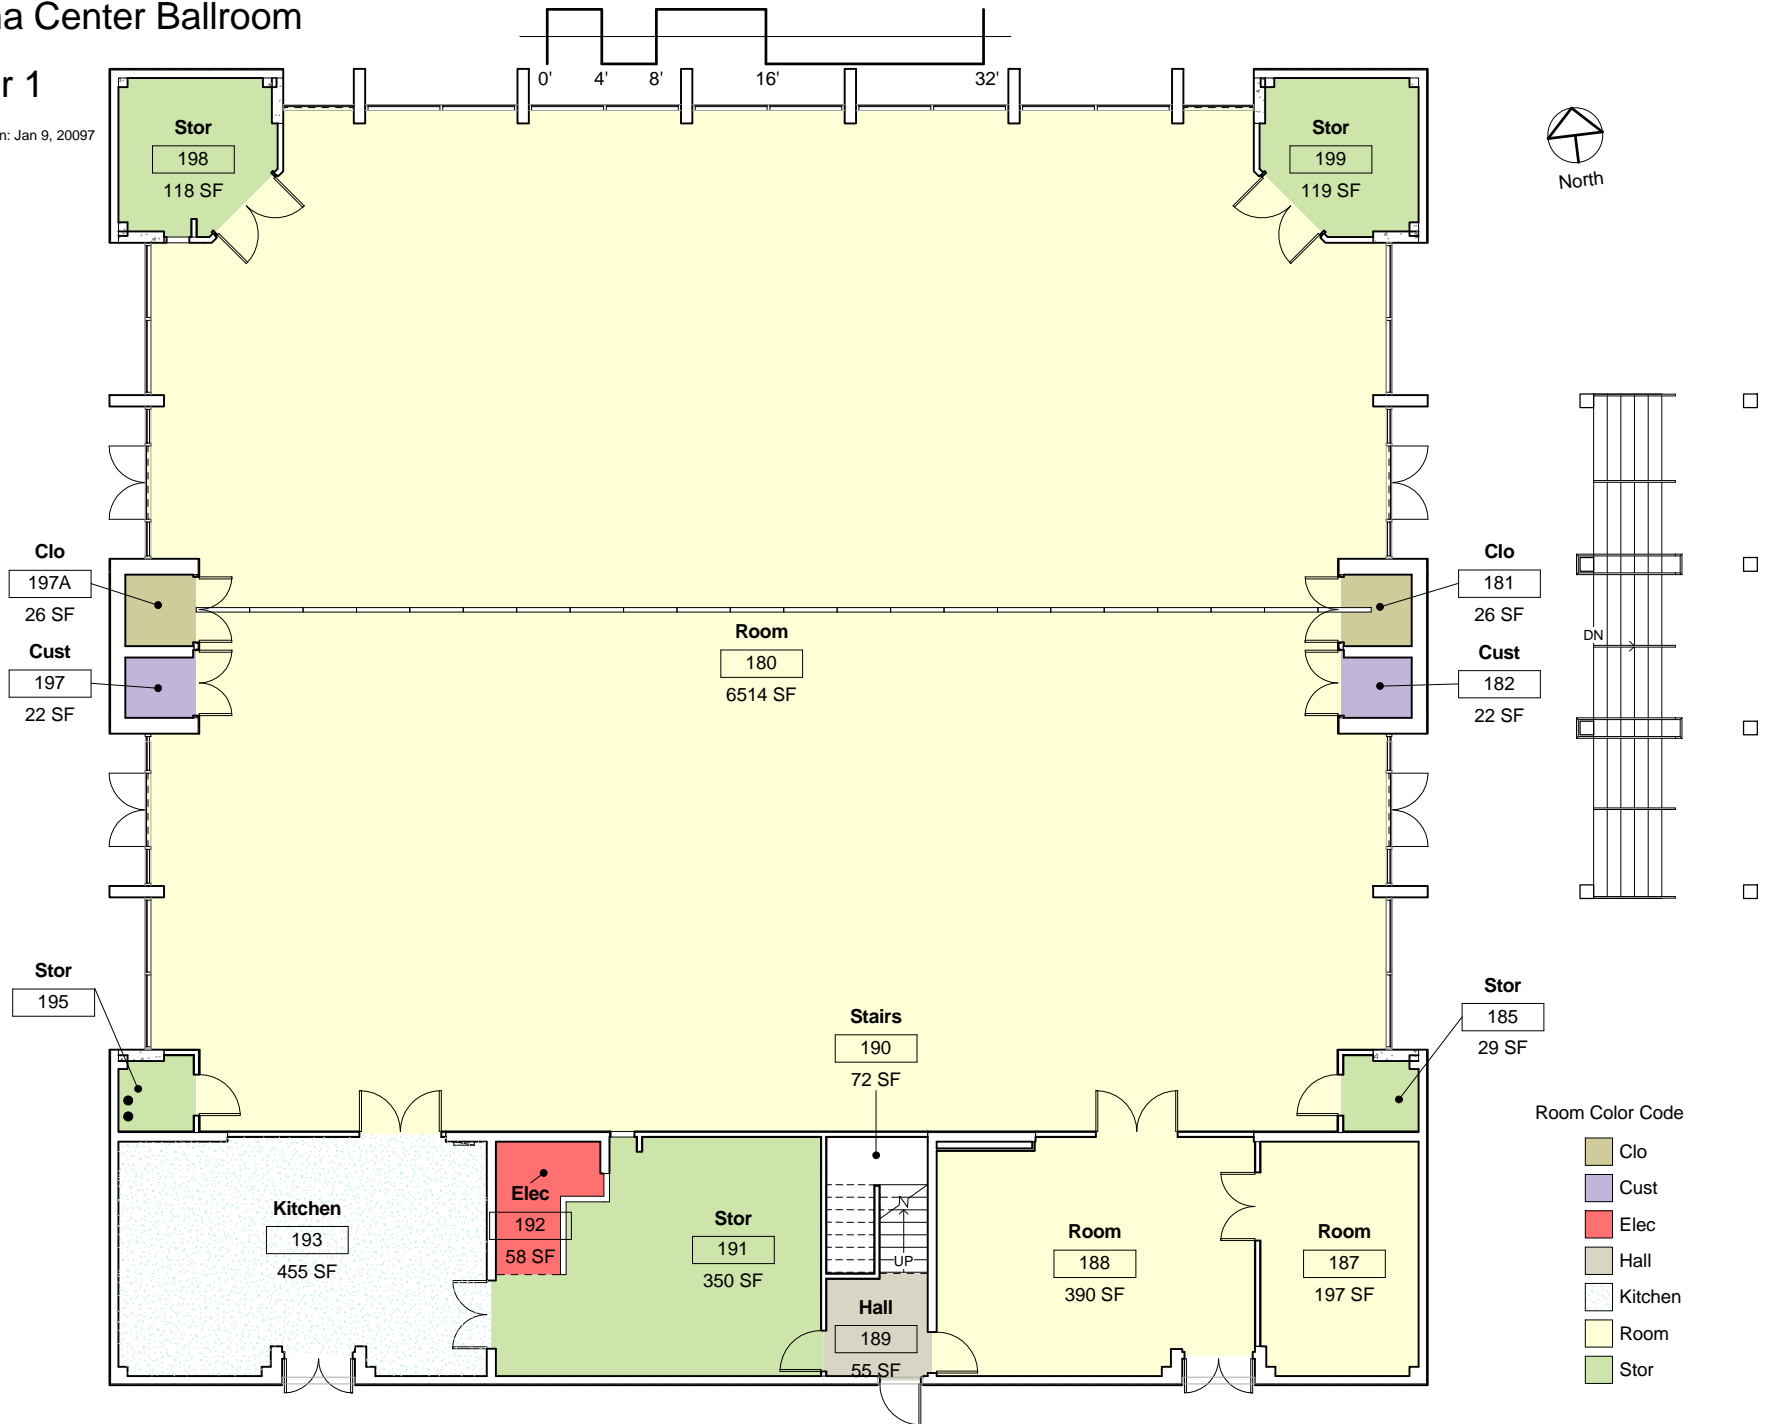

# Aloha Center Ballroom

## Floor 1

Last revision: Jan 9, 20097

Room Color Code

- Clo
- Cust
- Elec
- Hall
- Kitchen
- Room
- Stor

## Floor 2

Last revision: Jan 9, 2009