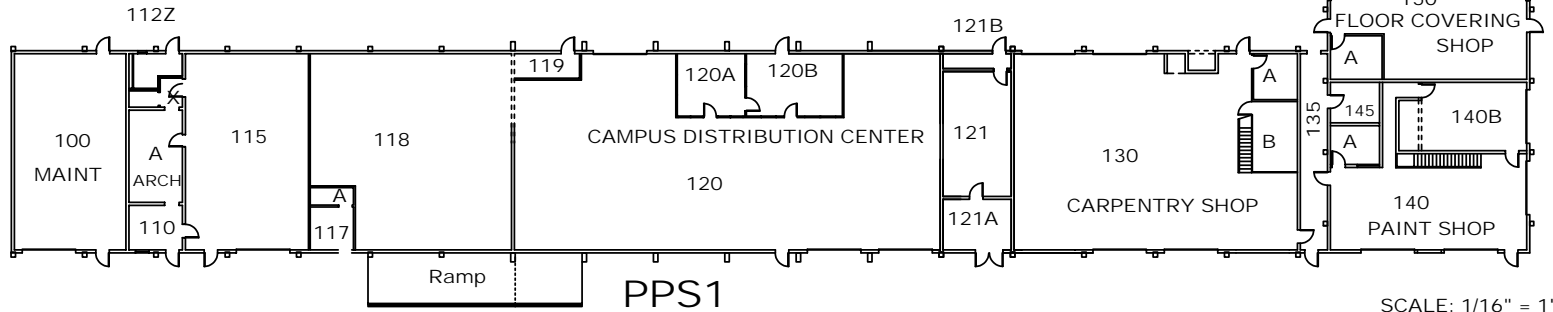

PPS2

PPS1

Physical Plant Shops 1st Floor

SCALE: 1/16" = 1'-0"
 15' 10' 5' 0' 10' 30'

Last Revision: SEP. 30, 2003