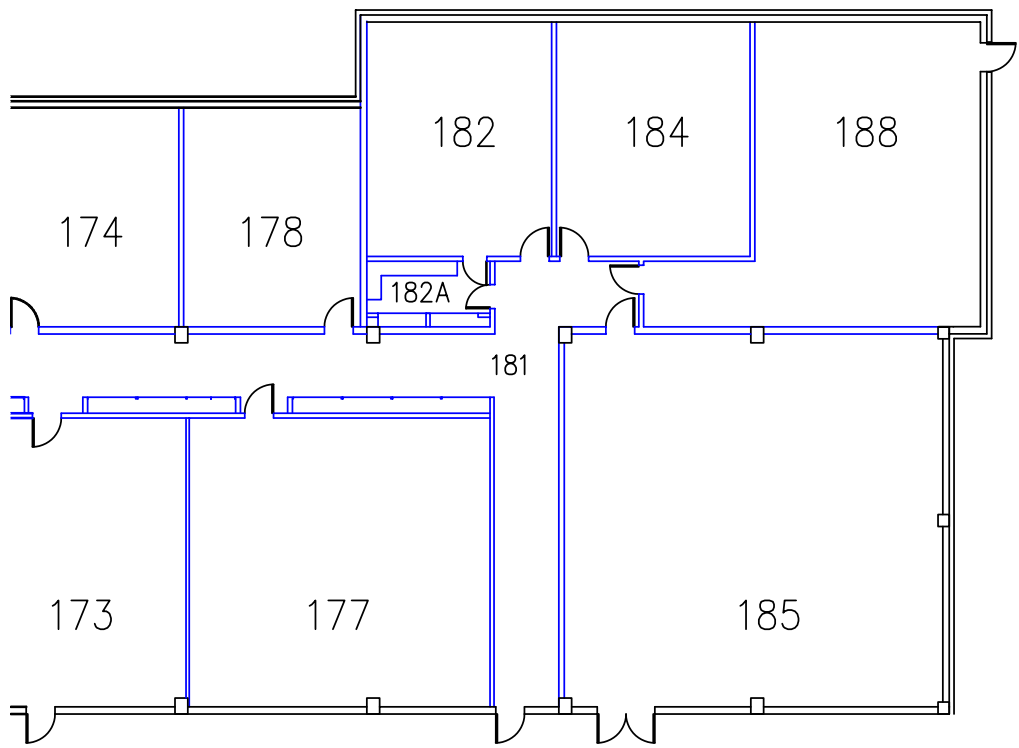

GENERAL CLASSROOM BUILDING

GENERAL CLASSROOM BUILDING

1"=20'

Last Revision: OCT. 30 , 2003

GCB

┌

└

┌